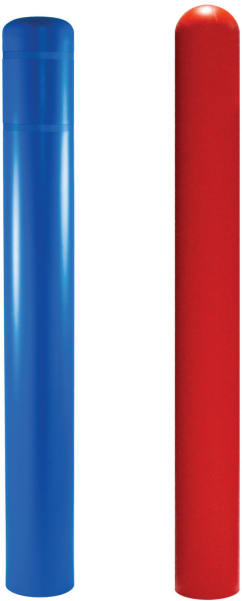

Plastic Bollard Covers

Nobody likes flaking paint and rust. Our Plastic Bollard Covers protect bollards and posts and makes them look great for many years. Plus, they virtually eliminate time consuming maintenance. Choose from a wide variety of styles, colors and sizes to match any facility's theme or landscape design.

Whether you select Flat Top, Dome Top or Decorative covers, they install easily over new or existing bollards. Using a unique adhesive-free installation, the

Plastic Bollard Covers remain tightly secured in all weather conditions.

The 1/8" thick high quality polyethylene provides enhanced tensile strength with fade resistance for six years. Guaranteed! To increase visibility and safety, the Flat Top covers come with two recessed 3M™ Reflective Stripes. They look good with or without stripes.

Bright, clean, attractive and saves costs – Plastic Bollard Covers do a nice job.

FEATURES

Options

- FLAT TOP & SQUARE COVERS**
 COLORS: Yellow, Red, White, Green, Grey, Warm Grey, Canadian Grey, Orange, Blue, Royal Blue, Brown, Black & Lime.
 REFLECTIVE TAPE: Red, White, Blue & Black.
- DOMES TOP COVERS**
 COLORS: Yellow, Red, Blue & Canadian Grey.
- DECORATIVE COVERS**
 COLORS: Flat Top Cover Colors.