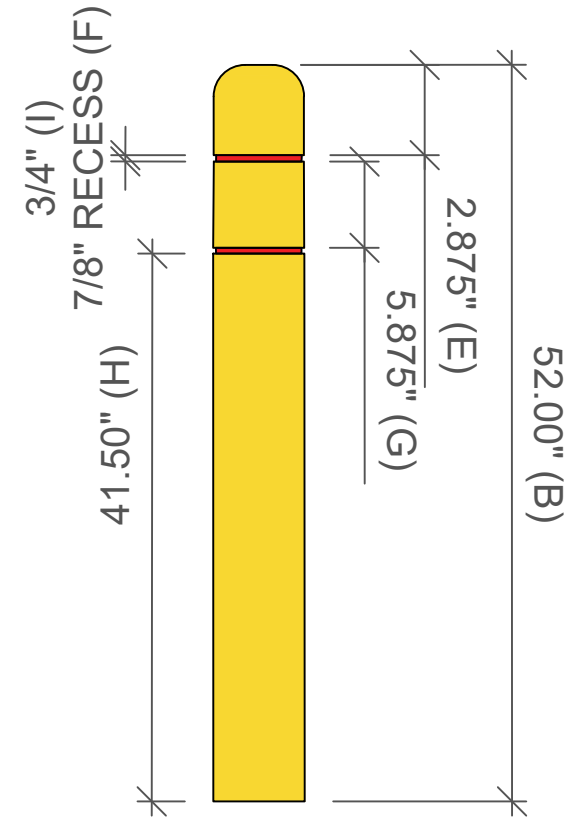

1-800-BOLLARDS

The Bollard Experts

- ☐ 4" BOLLARD COVER
  (3" NOMINAL BOLLARD SIZE)
- ☐ PC4052 PLASTIC COVER
- ☐ PC4064 PLASTIC COVER
- ☐ COVER HEIGHT SELECTION FROM:
  - ☐ 4.5" X 52"
  - ☐ 4.5" X 64"
- ☐ COVER COLOR _____
- ☐ REFLECTIVE STRIPE COLOR _____

MATERIAL:
MARLEX HHM 5502 BN HIGH DENSITY POLETHYLENE
MICROTHENE MP635662 LINEAR LOW DENSITY POLYETHYLENE
REFLECTIVE STRIPES: 3M SCOTCHLITE REFLECTIVE SHEETING
INSTALLATION STRIPS: 2 FOAM STRIPS

INSTALLATION:
1. CRISSCROSS THE TWO FOAM STRIPS OVER THE TOP OF BOLLARD
2. SLIDE THE COVER OVER THE FOAM STRIPS AND BOLLARD

REVISIONS			
LTR	DESCRIPTION	DATE	APPVD
COMMENTS			
SPECIFICATIONS			
HEIGHT: 52"			
DIAMETER: 4.50"			
WALL THICKNESS: 0.28"			

	A	B	C	D	E	F	G	H	I
	ID WIDTH/DIA	HEIGHT	THICKNESS	OD WIDTH/DIA		RECESS			REFLECT TAPE
4.5" X 52"	4.72"	52"	.1406"	5"	2.875"	.875"	5.875"	41.50"	.75W
4.5" X 64"	4.72"	64"	.1406"	5"	2.875"	.875"	5.875"	53.50"	.75W
7" X 52"	7"	52"	.1719"	7.34"	2.875"	.875"	5.875"	41.50"	.75W
7" X 60"	7"	60"	.1719"	7.34"	2.875"	.875"	5.875"	49.50"	.75W
7" X 72"	7"	72"	.1719"	7.34"	2.875"	.875"	5.875"	61.50"	.75W
8.875" X 72"	8.8125"	72"	.19"	9.1857"	3.875"	.875"	5.75"	60.62"	.75W
10.875" X 60"	10.875"	60"	.22"	11.3125"	3"	.875"	5.75"	49.50"	1.0W
12.75" X 60"	13"	60"	.2"	13.4"	3"	.875"	5.75"	49.50"	1.0W

APPLICATION		SERIES NUMBER: YX-S060-XX		CAGE CODE: 6NGJB		REV: 6th Cutsheet Size A - R1	
NEXT ASSY	USED ON	PRODUCT FAMILY: FIXED BOLLARD	IRVINE, CA 92618	DRAWN BY: AJA	CHECKED BY:	APPROVED BY:	RELEASE DATE:
		PRODUCT CLASS: STANDARD OR CUSTOMER DEFINED	1-800-BOLLARDS				
		PRODUCT LINE: BOLLARD	WWW.1800BOLLARDS.COM				
		PRODUCT SUB LINE: COVER	EMAIL: INFO@1800BOLLARDS.COM				
				TITLE: BOLLARD, COVER