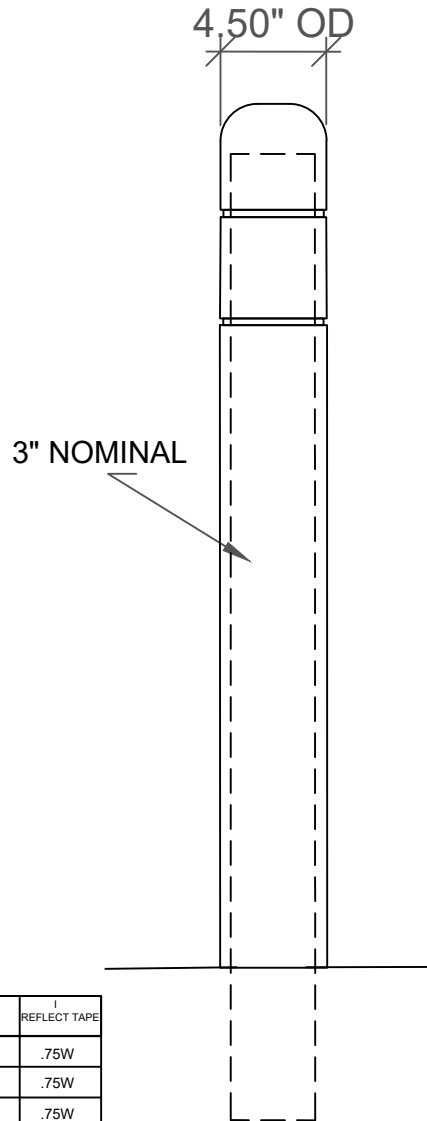

1-800-BOLLARDS

The Bollard Experts

- ☐ 4" BOLLARD COVER
  (3" NOMINAL BOLLARD SIZE)
- ☐ PC4052 PLASTIC COVER
- ☐ PC4064 PLASTIC COVER
- ☐ COVER HEIGHT SELECTION FROM:
  - ☐ 4.5" X 52"
  - ☐ 4.5" X 64"
- ☐ COVER COLOR _____
- ☐ REFLECTIVE STRIPE COLOR _____

MATERIAL:
MARLEX HHM 5502 BN HIGH DENSITY POLETHYLENE
MICROTHENE MP635662 LINEAR LOW DENSITY POLYETHYLENE
REFLECTIVE STRIPES: 3M SCOTCHLITE REFLECTIVE SHEETING
INSTALLATION STRIPS: 2 FOAM STRIPS

INSTALLATION:
1. CRISSCROSS THE TWO FOAM STRIPS OVER THE TOP OF BOLLARD
2. SLIDE THE COVER OVER THE FOAM STRIPS AND BOLLARD

REVISIONS			
LTR	DESCRIPTION	DATE	APPVD
COMMENTS			
SPECIFICATIONS			
HEIGHT: 52"			
DIAMETER: 4.50"			
WALL THICKNESS: 0.28"			

	A	B	C	D	E	F	G	H	I
	ID WIDTH/DIA	HEIGHT	THICKNESS	OD WIDTH/DIA		RECESS			REFLECT TAPE
4.5" X 52"	4.72"	52"	.1406"	5"	2.875"	.875"	5.875"	41.50"	.75W
4.5" X 64"	4.72"	64"	.1406"	5"	2.875"	.875"	5.875"	53.50"	.75W
7" X 52"	7"	52"	.1719"	7.34"	2.875"	.875"	5.875"	41.50"	.75W
7" X 60"	7"	60"	.1719"	7.34"	2.875"	.875"	5.875"	49.50"	.75W
7" X 72"	7"	72"	.1719"	7.34"	2.875"	.875"	5.875"	61.50"	.75W
8.875" X 72"	8.8125"	72"	.19"	9.1857"	3.875"	.875"	5.75"	60.62"	.75W
10.875" X 60"	10.875"	60"	.22"	11.3125"	3"	.875"	5.75"	49.50"	1.0W
12.75" X 60"	13"	60"	.2"	13.4"	3"	.875"	5.75"	49.50"	1.0W

APPLICATION		SERIES NUMBER: YX-S060-XX		CAGE CODE: 6NGJB		REV: 6th Cutsheet Size A - R1	
NEXT ASSY	USED ON	PRODUCT FAMILY: FIXED BOLLARD	IRVINE, CA 92618	DRAWN BY: AJA	CHECKED BY:	APPROVED BY:	RELEASE DATE:
		PRODUCT CLASS: STANDARD OR CUSTOMER DEFINED	1-800-BOLLARDS				
		PRODUCT LINE: BOLLARD	WWW.1800BOLLARDS.COM				
		PRODUCT SUB LINE: COVER	EMAIL: INFO@1800BOLLARDS.COM				
				TITLE: BOLLARD, COVER