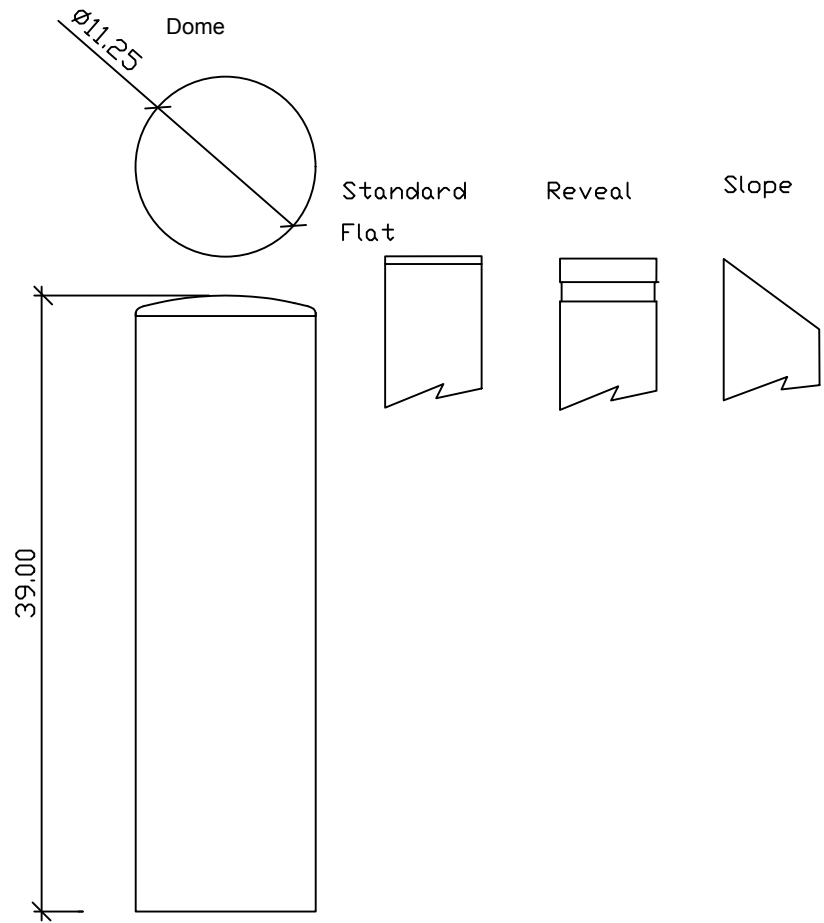

REVISIONS			
LTR	DESCRIPTION	DATE	APPVD

OPTIONS

10" Bollard Cover

Stainless Steel Bollard Cover Finish

- Polished #4 Finish
- As Specified _____

Stainless Steel Bollard Cover Material

- Type 304
- Type 316

Bollard Cover Cap Style

- Dome
- Standard Flat
- Reveal
- Sloped

SERIES NUMBER:	XX-BC-10-XX	CAGE CODE	SIZE	DRAWING NUMBER:
PRODUCT FAMILY:	FIXED BOLLARD COVER	6NQJ8		10" Base Plate Bollard Size A - RD
PRODUCT CLASS:	STANDARD OR CUSTOMER DEFINED	DRAWN BY:	MJW	DRAWING REV:
PRODUCT LINE:	BOLLARD	CHECKED BY:		SHEET: 1 OF 1
PRODUCT SUB LINE:	BOLLARD COVER	APPROVED BY:		RELEASE DATE:
APPLICATION NEXT ASSY USED ON				TITLE: BOLLARD, COVER
1-800-BOLLARDS, Inc. 24370 Northwestern Hwy, Suite 250 Southfield, MI 48075 PHONE: 1-800-BOLLARDS WEB: WWW.1800BOLLARDS.COM EMAIL: INFO@1800BOLLARDS.COM				