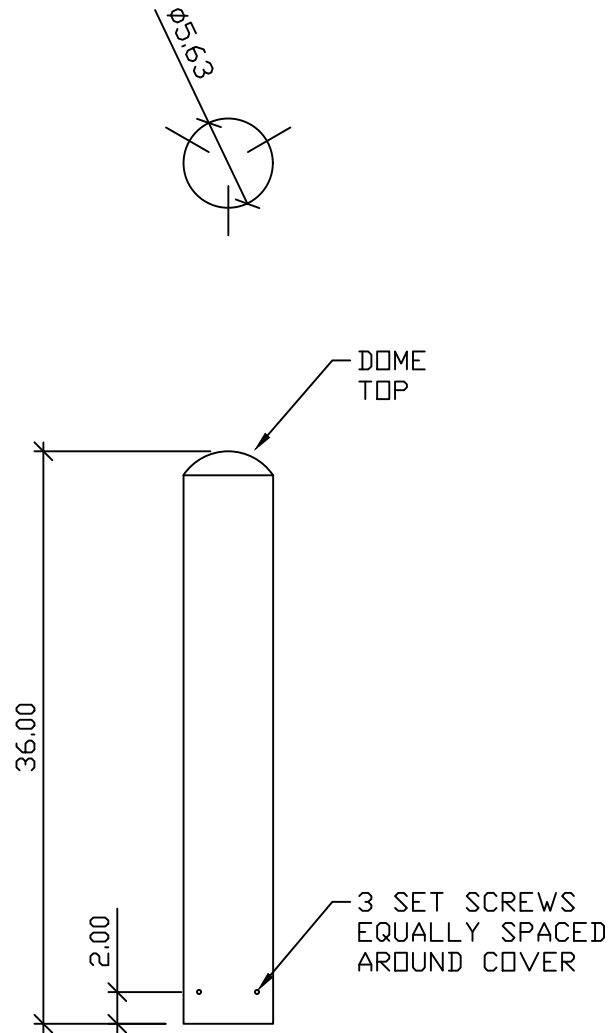

OPTIONS

5" Bollard Cover

Stainless Steel Bollard Cover Finish

- Polished #4 Finish
- As Specified _____

Stainless Steel Bollard Cover Material

- Type 304
- Type 316

Bollard Cover Cap Style

- Dome
- Standard Flat
- Reveal
- Sloped

| REVISIONS | | | |
|-----------|-------------|------|-------|
| LTR | DESCRIPTION | DATE | APPVD |
| | | | |
| | | | |
| | | | |

| | | | |
|---|---|------------------------------|---|
| SERIES NUMBER: XX-BC-5-XX | CAGE CODE: 6NQJ8 | SIZE: 5-36 | DRAWING NUMBER: 5-36 DOME BOLLARD COVER |
| PRODUCT FAMILY: FIXED BOLLARD COVER | DRAWN BY: MJW | CHECKED BY: | DRAWING REV: 1 |
| PRODUCT CLASS: STANDARD OR CUSTOMER DEFINED | PRODUCT LINE: BOLLARD | APPROVED BY: | RELEASE DATE: |
| PRODUCT SUB LINE: BOLLARD COVER | 1-800-BOLLARDS, Inc. 24370 Northwestern Hwy, Suite 250 Southfield, MI 48075 | | TITLE: BOLLARD, COVER |
| PHONE: 1-800-BOLLARDS | WEB: WWW.1800BOLLARDS.COM | EMAIL: INFO@1800BOLLARDS.COM | |