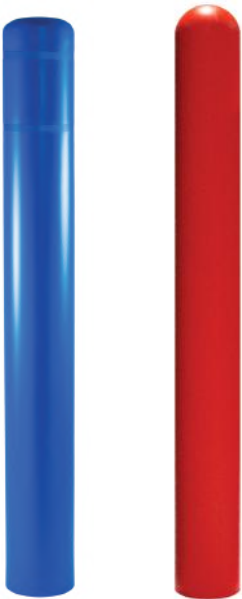

Plastic Bollard Covers

Nobody likes flaking paint and rust. Our Plastic Bollard Covers protect bollards and posts and makes them look great for many years. Plus, they virtually eliminate time consuming maintenance. Choose from a wide variety of styles, colors and sizes to match any facility's theme or landscape design.

Whether you select Flat Top, Dome Top or Decorative covers, they install easily over new or existing bollards. Using a unique adhesive-free installation, the

Plastic Bollard Covers remain tightly secured in all weather conditions.

The 1/8" thick high quality polyethylene provides enhanced tensile strength with fade resistance for six years. Guaranteed! To increase visibility and safety, the Flat Top covers come with two recessed 3M™ Reflective Stripes. They look good with or without stripes.

Bright, clean, attractive and saves costs – Plastic Bollard Covers do a nice job.

FEATURES

Options

- FLAT TOP & SQUARE COVERS**
 COLORS: Yellow, Red, White, Green, Grey, Warm Grey, Canadian Grey, Orange, Blue, Royal Blue, Brown, Black & Lime.
 REFLECTIVE TAPE: Red, White, Blue & Black.
- DOMES TOP COVERS**
 COLORS: Yellow, Red, Blue & Canadian Grey.
- DECORATIVE COVERS**
 COLORS: Flat Top Cover Colors.