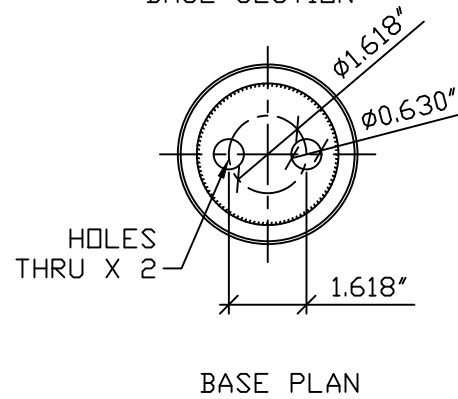

48" SS BOLLARD OD 4" / WITH BASE 2 HOLES

REVISIONS			
LTR	DESCRIPTION	DATE	APPVD

SERIES NUMBER:	4" X 48"	CAGE CODE:	SIZE:	DRAWING NUMBER:
PRODUCT FAMILY:	TWIST DOWN BOLLARD	N/A		4 X 48
PRODUCT CLASS:	STANDARD OR CUSTOMER DEFINED	DRAWN BY:	MJW	DRAWING REV:
PRODUCT LINE:	BOLLARD	CHECKED BY:		SHEET: 1 OF 1
PRODUCT SUB LINE:	FIXED	APPROVED BY:		RELEASE DATE:
APPLICATION		TITLE:		
NEXT ASSY	USED ON	TWIST DOWN BOLLARD		
1-800-BOLLARDS, Inc. 24370 Northwestern Hwy, Suite 250 Southfield, MI 48075				
PHONE: 1-800-BOLLARDS				
WEB: WWW.1800BOLLARDS.COM				
EMAIL: INFO@1800BOLLARDS.COM				