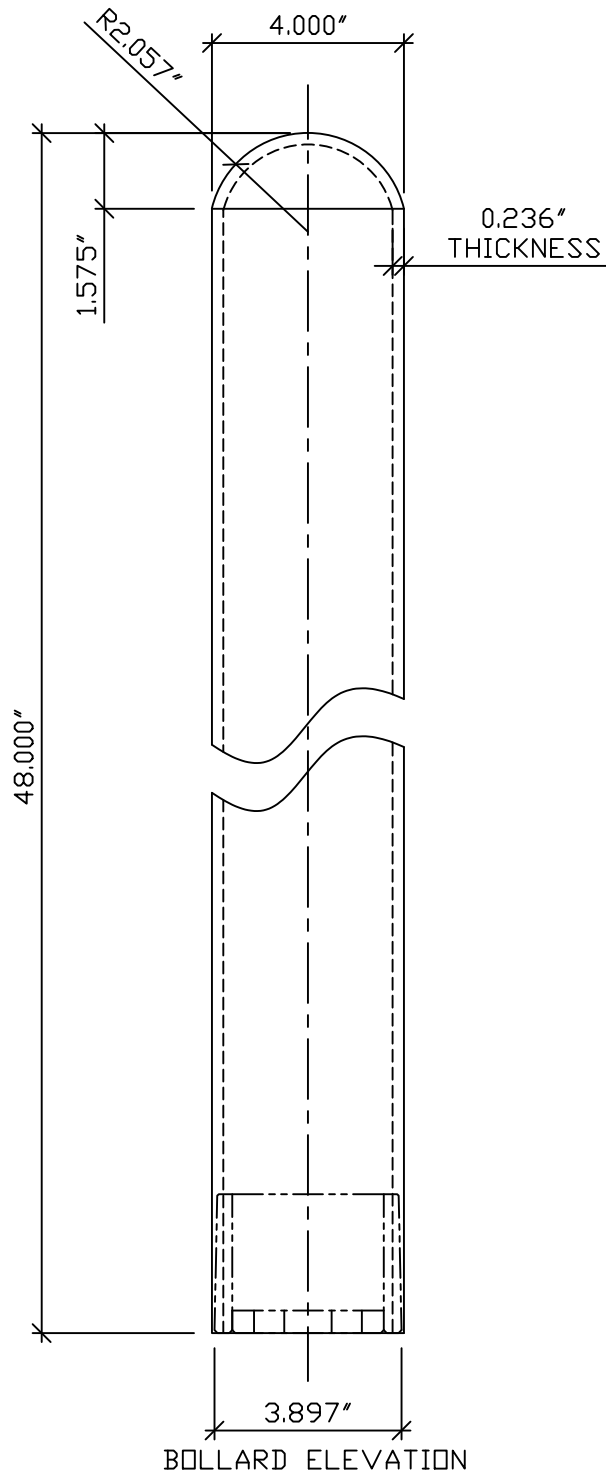

48" SS BOLLARD OD 4" / WITH BASE 2 HOLES

REVISIONS			
LTR	DESCRIPTION	DATE	APPVD

SERIES NUMBER:	4" X 48"	CAGE CODE:	SIZE:	DRAWING NUMBER:
PRODUCT FAMILY:	TWIST DOWN BOLLARD	N/A		4 X 48
PRODUCT CLASS:	STANDARD OR CUSTOMER DEFINED	DRAWN BY:	MJW	DRAWING REV:
PRODUCT LINE:	BOLLARD	CHECKED BY:		SHEET: 1 OF 1
PRODUCT SUB LINE:	FIXED	APPROVED BY:		RELEASE DATE:
APPLICATION		TITLE:		
NEXT ASSY	USED ON	TWIST DOWN BOLLARD		
1-800-BOLLARDS, Inc. 24370 Northwestern Hwy, Suite 250 Southfield, MI 48075				
PHONE: 1-800-BOLLARDS				
WEB: WWW.1800BOLLARDS.COM				
EMAIL: INFO@1800BOLLARDS.COM				