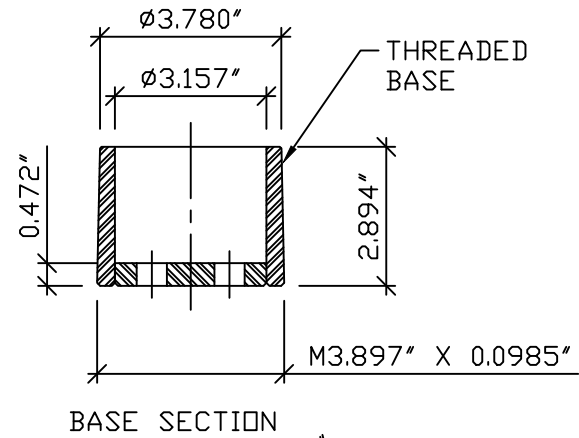

48" SS BOLLARD OD 4" / WITH BASE 2 HOLES

REVISIONS			
LTR	DESCRIPTION	DATE	APPVD

SERIES NUMBER:	4" X 48"	CAGE CODE:	SIZE:	DRAWING NUMBER:
PRODUCT FAMILY:	TWIST DOWN BOLLARD	N/A		4 X 48
PRODUCT CLASS:	STANDARD OR CUSTOMER DEFINED	DRAWN BY:	MJW	DRAWING REV:
PRODUCT LINE:	BOLLARD	CHECKED BY:		SHEET: 1 OF 1
PRODUCT SUB LINE:	FIXED	APPROVED BY:		RELEASE DATE:
APPLICATION		TITLE:		
NEXT ASSY	USED ON	TWIST DOWN BOLLARD		
1-800-BOLLARDS, Inc. 24370 Northwestern Hwy, Suite 250 Southfield, MI 48075				
PHONE: 1-800-BOLLARDS				
WEB: WWW.1800BOLLARDS.COM				
EMAIL: INFO@1800BOLLARDS.COM				