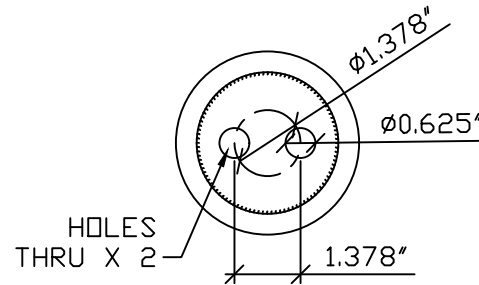

24" SS STOP POLE OD 4" W/BASE 2 HOLE (24" SS BOLLARD, 4" OD.)

REVISIONS			
LTR	DESCRIPTION	DATE	APPVD

BOLLARD ELEVATION

BASE SECTION

BASE PLAN

APPLICATION	
NEXT ASSY	USED ON

SERIES NUMBER:	4" X 24"	CAGE CODE:	N/A	SIZE:	4 X 24	DRAWING NUMBER:	
PRODUCT FAMILY:	TWIST DOWN BOLLARD	DRAWN BY:	MJW	CHECKED BY:		DRAWING REV:	
PRODUCT CLASS:	STANDARD OR CUSTOMER DEFINED	PRODUCT LINE:	BOLLARD	APPROVED BY:		SHEET:	1 OF 1
PRODUCT SUB LINE:	FIXED					RELEASE DATE:	
TITLE:						TWIST DOWN BOLLARD	