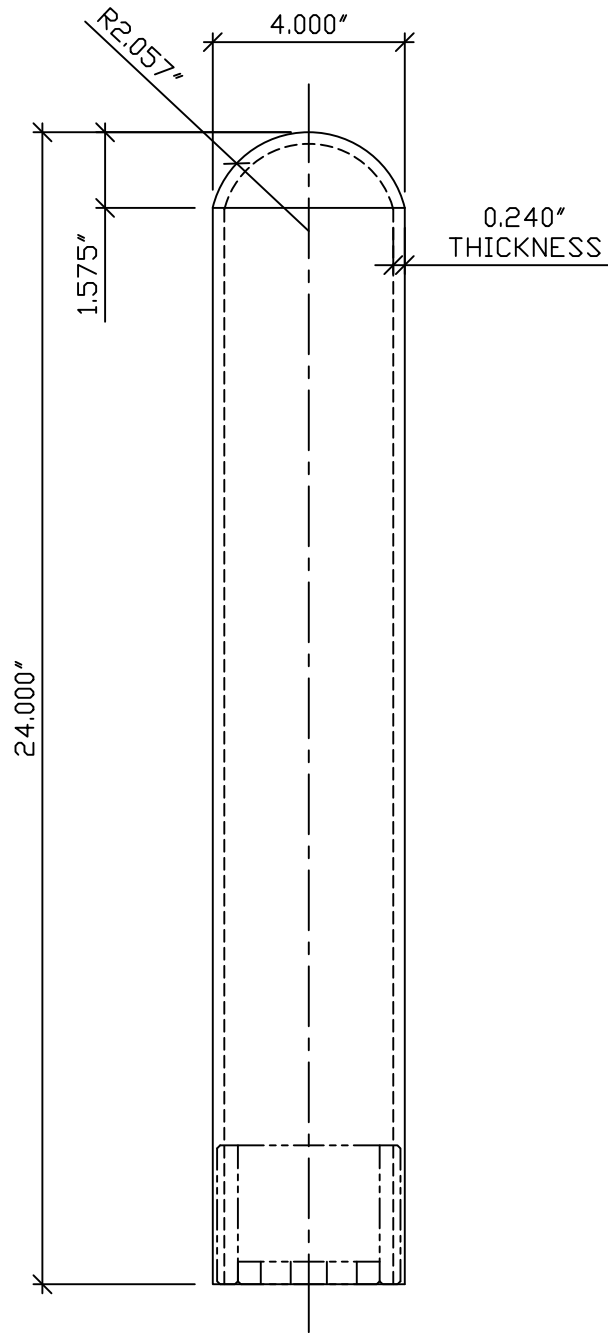

24" SS STOP POLE OD 4" W/BASE 2 HOLE (24" SS BOLLARD, 4" OD.)

REVISIONS			
LTR	DESCRIPTION	DATE	APPVD

BOLLARD ELEVATION

BASE SECTION

BASE PLAN

APPLICATION	
NEXT ASSY	USED ON

SERIES NUMBER:	4" X 24"	CAGE CODE:	N/A	SIZE:	4 X 24	DRAWING NUMBER:	
PRODUCT FAMILY:	TWIST DOWN BOLLARD	DRAWN BY:	MJW	CHECKED BY:		DRAWING REV:	
PRODUCT CLASS:	STANDARD OR CUSTOMER DEFINED	PRODUCT LINE:	BOLLARD	APPROVED BY:		SHEET:	1 OF 1
PRODUCT SUB LINE:	FIXED					RELEASE DATE:	
TITLE:						TWIST DOWN BOLLARD	