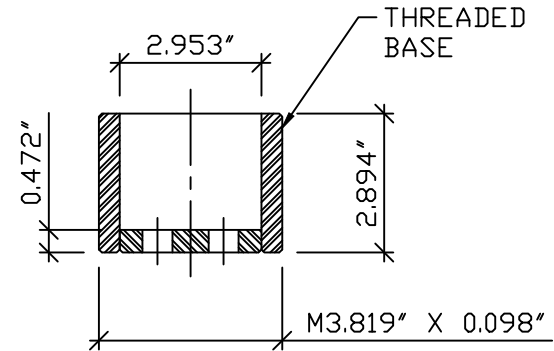

24" SS STOP POLE OD 4" W/BASE 2 HOLE (24" SS BOLLARD, 4" OD.)

REVISIONS			
LTR	DESCRIPTION	DATE	APPVD

BOLLARD ELEVATION

BASE SECTION

BASE PLAN

APPLICATION	
NEXT ASSY	USED ON

SERIES NUMBER:	4" X 24"	CAGE CODE:	N/A	SIZE:	4 X 24	DRAWING NUMBER:	
PRODUCT FAMILY:	TWIST DOWN BOLLARD	DRAWN BY:	MJW	CHECKED BY:		DRAWING REV:	
PRODUCT CLASS:	STANDARD OR CUSTOMER DEFINED	PRODUCT LINE:	BOLLARD	APPROVED BY:		SHEET:	1 OF 1
PRODUCT SUB LINE:	FIXED					RELEASE DATE:	
TITLE:						TWIST DOWN BOLLARD	