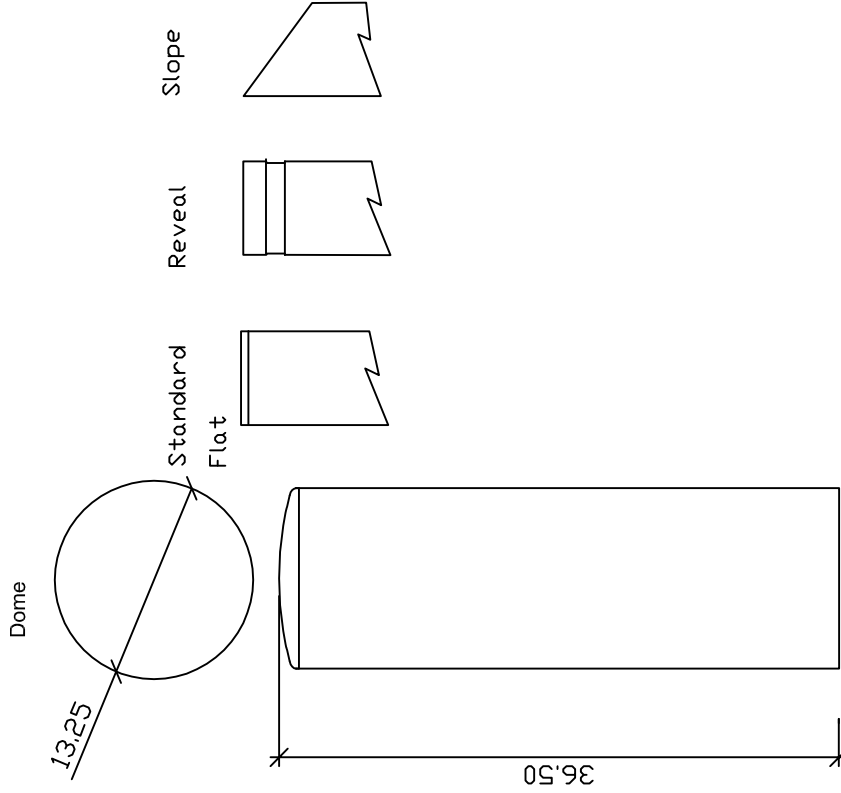

REVISIONS		
LTR	DESCRIPTION	DATE

OPTIONS

12" Bollard Cover

Stainless Steel Bollard Cover Finish
 Polished #4 Finish
 As Specified _____

Stainless Steel Bollard Cover Material
 Type 304
 Type 316

Bollard Cover Cap Style
 Dome
 Standard Flat
 Reveal
 Sloped

SERIES NUMBER: XX-BC-12-XX	CAGE CODE: 6NGJB	SIZE: 12" Base Plate Bollard Size A - R4
PRODUCT FAMILY: FIXED BOLLARD COVER	DRAWN BY: MJM	DRAWING NUMBER: 12" Base Plate Bollard Size A - R4
PRODUCT CLASS: STANDARD OR CUSTOMER DEFINED	CHECKED BY:	REVISION: 1 OF 1
PRODUCT LINE: BOLLARD COVER	APPROVED BY:	RELEASE DATE:
PRODUCT SUB LINE: BOLLARD COVER	TITLE: BOLLARD, COVER	
1-800-BOLLARDS, INC. 24370 Northwestern Hwy., Suite 250 Southfield, MI 48075 PHONE: 1-800-BOLLARDS WEB: WWW.1800BOLLARDS.COM EMAIL: INFO@1800BOLLARDS.COM		