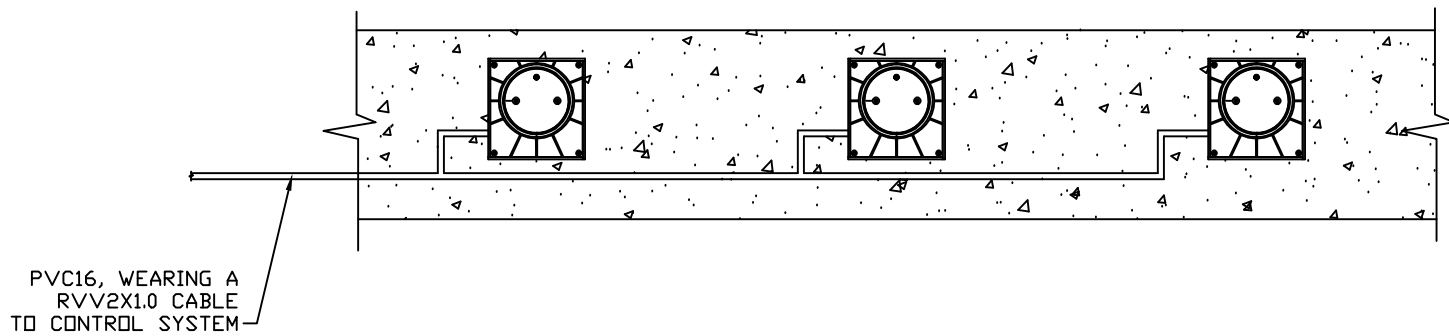

OPTIONS

BOLLARD MATERIAL

- CARBON STEEL, POWDERCOAT YELLOW
- CARBON STEEL, POWDERCOAT BLACK
- STAINLESS STEEL, POLISHED TO A #4 FINISH

REVISIONS			
LTR	DESCRIPTION	DATE	APPVD

SERIES NUMBER:		CAGE CODE	SIZE	DRAWING NUMBER
PRODUCT FAMILY:	MANUAL RETRACTABLE	6NQJB		MASS1000
PRODUCT CLASS:	STANDARD OR CUSTOMER DEFINED	DRAWN BY:	MJW	DRAWING REV:
PRODUCT LINE:	BOLLARD	CHECKED BY:		SHEET: 1 OF 2
PRODUCT SUB LINE:	FIXED	APPROVED BY:		RELEASE DATE:
APPLICATION		1-800-BOLLARDS, Inc. 24370 Northwestern Hwy, Suite 250 Southfield, MI. 48075		TITLE:
NEXT ASSY	USED ON	PHONE: 1-800-BOLLARDS WEB: WWW.1800BOLLARDS.COM EMAIL: INFO@1800BOLLARDS.COM		MANUAL RETRACTABLE

APPLICATION	
NEXT ASSY	USED ON

REVISIONS			
LTR	DESCRIPTION	DATE	APPVD

SERIES NUMBER:		CAGE CODE	SIZE	DRAWING NUMBER
PRODUCT FAMILY:	MANUAL RETRACTABLE	6NQJ8		MASS1000
PRODUCT CLASS:	STANDARD OR CUSTOMER DEFINED	DRAWN BY:	MJW	DRAWING REV:
PRODUCT LINE:	BOLLARD	CHECKED BY:		SHEET: 2 OF 2
PRODUCT SUB LINE:	FIXED	APPROVED BY:		RELEASE DATE:
APPLICATION		TITLE:		
NEXT ASSY	USED ON	MANUAL RETRACTABLE		
1-800-BOLLARDS, Inc. 24370 Northwestern Hwy, Suite 250 Southfield, MI. 48075				
PHONE: 1-800-BOLLARDS				
WEB: WWW.1800BOLLARDS.COM				
EMAIL: INFO@1800BOLLARDS.COM				