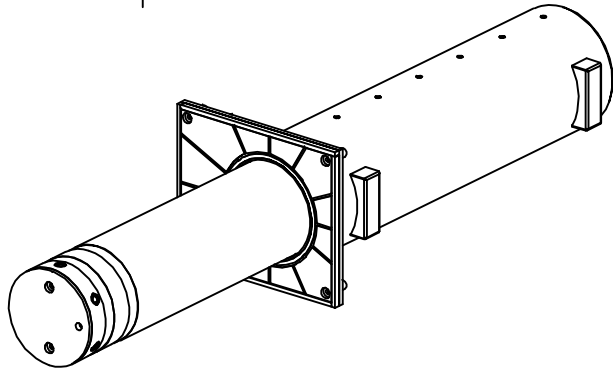

OPTIONS

BOLLARD MATERIAL

- CARBON STEEL, POWDERCOAT YELLOW
- CARBON STEEL, POWDERCOAT BLACK
- STAINLESS STEEL, POLISHED TO A #4 FINISH

REVISIONS			
LTR	DESCRIPTION	DATE	APPVD

SERIES NUMBER:		CAGE CODE	SIZE	DRAWING NUMBER
PRODUCT FAMILY:	MANUAL RETRACTABLE	6NQJB		MASS1000
PRODUCT CLASS:	STANDARD OR CUSTOMER DEFINED	DRAWN BY:	MJW	DRAWING REV:
PRODUCT LINE:	BOLLARD	CHECKED BY:		SHEET: 1 OF 2
PRODUCT SUB LINE:	FIXED	APPROVED BY:		RELEASE DATE:
APPLICATION		1-800-BOLLARDS, Inc. 24370 Northwestern Hwy, Suite 250 Southfield, MI. 48075		TITLE:
NEXT ASSY	USED ON	PHONE: 1-800-BOLLARDS WEB: WWW.1800BOLLARDS.COM EMAIL: INFO@1800BOLLARDS.COM		MANUAL RETRACTABLE

APPLICATION	
NEXT ASSY	USED ON

REVISIONS			
LTR	DESCRIPTION	DATE	APPVD

SERIES NUMBER:		CAGE CODE	SIZE	DRAWING NUMBER
PRODUCT FAMILY:	MANUAL RETRACTABLE	6NQJ8		MASS1000
PRODUCT CLASS:	STANDARD OR CUSTOMER DEFINED	DRAWN BY:	MJW	DRAWING REV:
PRODUCT LINE:	BOLLARD	CHECKED BY:		SHEET: 2 OF 2
PRODUCT SUB LINE:	FIXED	APPROVED BY:		RELEASE DATE:
APPLICATION		TITLE:		
NEXT ASSY	USED ON	MANUAL RETRACTABLE		
1-800-BOLLARDS, Inc. 24370 Northwestern Hwy, Suite 250 Southfield, MI. 48075				
PHONE: 1-800-BOLLARDS				
WEB: WWW.1800BOLLARDS.COM				
EMAIL: INFO@1800BOLLARDS.COM				