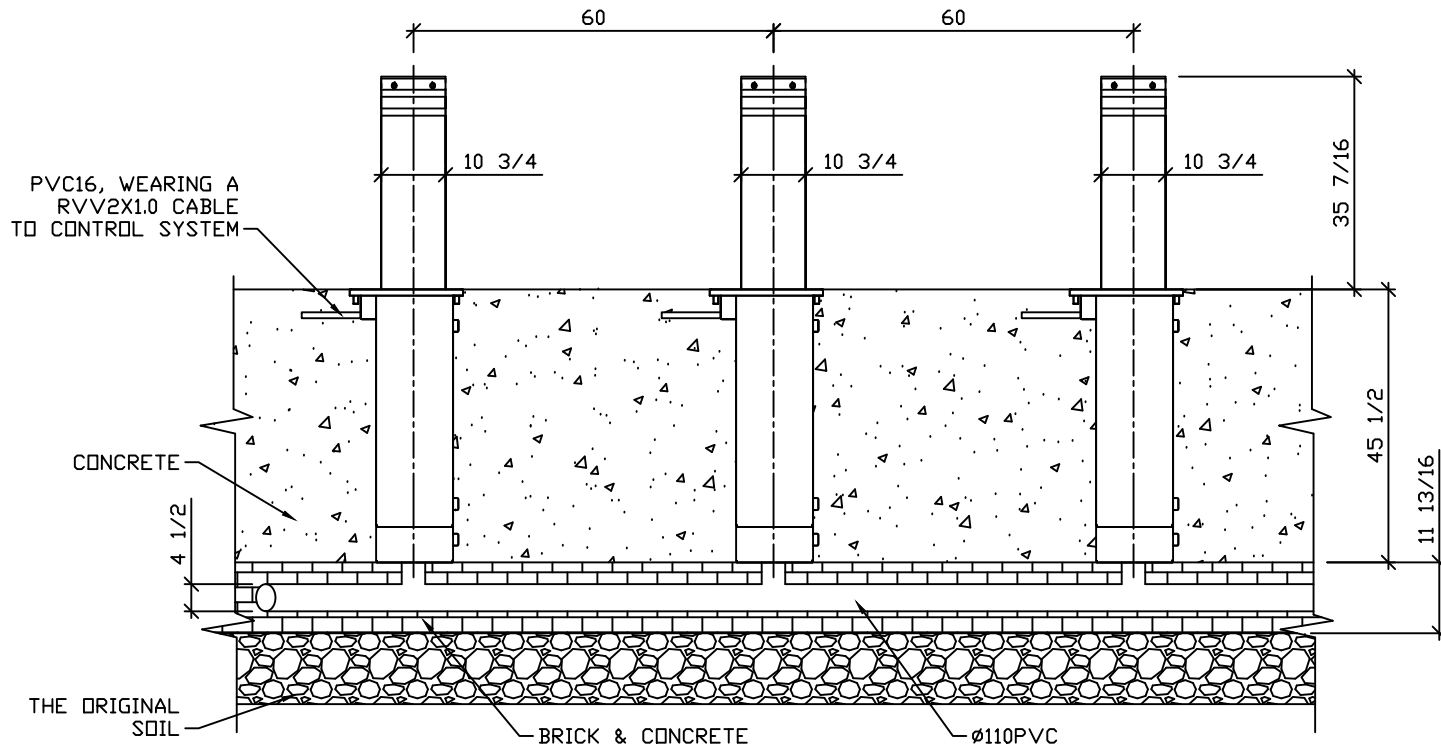

OPTIONS

BOLLARD MATERIAL

- CARBON STEEL, POWDERCOAT YELLOW
- CARBON STEEL, POWDERCOAT BLACK
- STAINLESS STEEL, POLISHED TO A #4 FINISH

REVISIONS			
LTR	DESCRIPTION	DATE	APPVD

SERIES NUMBER:		CAGE CODE	SIZE	DRAWING NUMBER
PRODUCT FAMILY:	MANUAL RETRACTABLE	6NQJB		MASS1000
PRODUCT CLASS:	STANDARD OR CUSTOMER DEFINED	DRAWN BY:	MJW	DRAWING REV:
PRODUCT LINE:	BOLLARD	CHECKED BY:		SHEET: 1 OF 2
PRODUCT SUB LINE:	FIXED	APPROVED BY:		RELEASE DATE:
APPLICATION		1-800-BOLLARDS, Inc. 24370 Northwestern Hwy, Suite 250 Southfield, MI. 48075		TITLE:
NEXT ASSY	USED ON	PHONE: 1-800-BOLLARDS WEB: WWW.1800BOLLARDS.COM EMAIL: INFO@1800BOLLARDS.COM		MANUAL RETRACTABLE

APPLICATION	
NEXT ASSY	USED ON

REVISIONS			
LTR	DESCRIPTION	DATE	APPVD

SERIES NUMBER:		CAGE CODE	SIZE	DRAWING NUMBER
PRODUCT FAMILY:	MANUAL RETRACTABLE	6NQJ8		MASS1000
PRODUCT CLASS:	STANDARD OR CUSTOMER DEFINED	DRAWN BY:	MJW	DRAWING REV:
PRODUCT LINE:	BOLLARD	CHECKED BY:		SHEET: 2 OF 2
PRODUCT SUB LINE:	FIXED	APPROVED BY:		RELEASE DATE:
APPLICATION		TITLE:		
NEXT ASSY	USED ON	MANUAL RETRACTABLE		
1-800-BOLLARDS, Inc. 24370 Northwestern Hwy, Suite 250 Southfield, MI. 48075				
PHONE: 1-800-BOLLARDS				
WEB: WWW.1800BOLLARDS.COM				
EMAIL: INFO@1800BOLLARDS.COM				