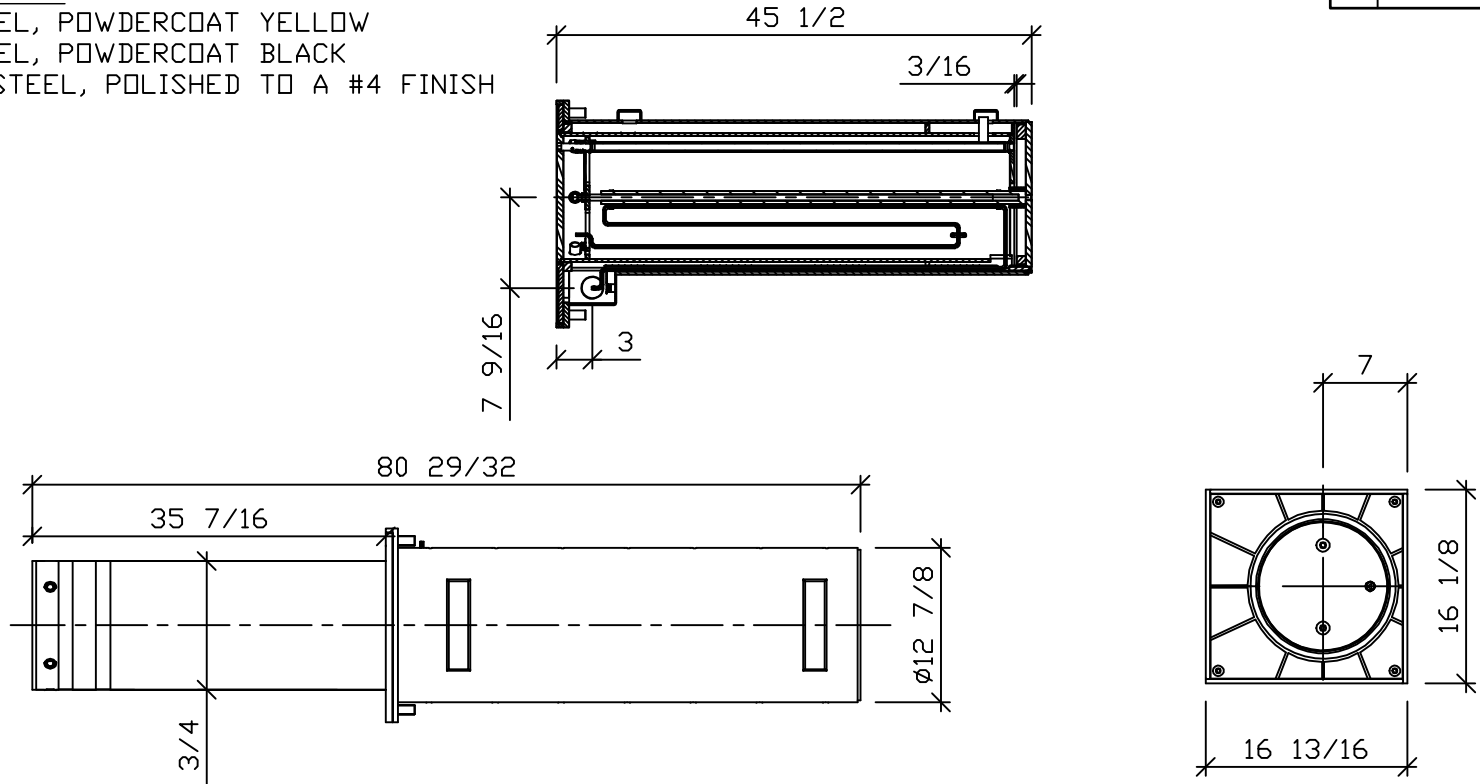

OPTIONS

BOLLARD MATERIAL

- CARBON STEEL, POWDERCOAT YELLOW
- CARBON STEEL, POWDERCOAT BLACK
- STAINLESS STEEL, POLISHED TO A #4 FINISH

REVISIONS			
LTR	DESCRIPTION	DATE	APPVD

SERIES NUMBER:		CAGE CODE	SIZE	DRAWING NUMBER
PRODUCT FAMILY:	MANUAL RETRACTABLE	6NQJB		MASS1000
PRODUCT CLASS:	STANDARD OR CUSTOMER DEFINED	DRAWN BY:	MJW	DRAWING REV:
PRODUCT LINE:	BOLLARD	CHECKED BY:		SHEET: 1 OF 2
PRODUCT SUB LINE:	FIXED	APPROVED BY:		RELEASE DATE:
APPLICATION		1-800-BOLLARDS, Inc. 24370 Northwestern Hwy, Suite 250 Southfield, MI. 48075		TITLE:
NEXT ASSY	USED ON	PHONE: 1-800-BOLLARDS WEB: WWW.1800BOLLARDS.COM EMAIL: INFO@1800BOLLARDS.COM		MANUAL RETRACTABLE

APPLICATION	
NEXT ASSY	USED ON

REVISIONS			
LTR	DESCRIPTION	DATE	APPVD

SERIES NUMBER:		CAGE CODE	SIZE	DRAWING NUMBER
PRODUCT FAMILY:	MANUAL RETRACTABLE	6NQJ8		MASS1000
PRODUCT CLASS:	STANDARD OR CUSTOMER DEFINED	DRAWN BY:	MJW	DRAWING REV:
PRODUCT LINE:	BOLLARD	CHECKED BY:		SHEET: 2 OF 2
PRODUCT SUB LINE:	FIXED	APPROVED BY:		RELEASE DATE:
APPLICATION		TITLE:		
NEXT ASSY	USED ON	MANUAL RETRACTABLE		
1-800-BOLLARDS, Inc. 24370 Northwestern Hwy, Suite 250 Southfield, MI. 48075				
PHONE: 1-800-BOLLARDS				
WEB: WWW.1800BOLLARDS.COM				
EMAIL: INFO@1800BOLLARDS.COM				