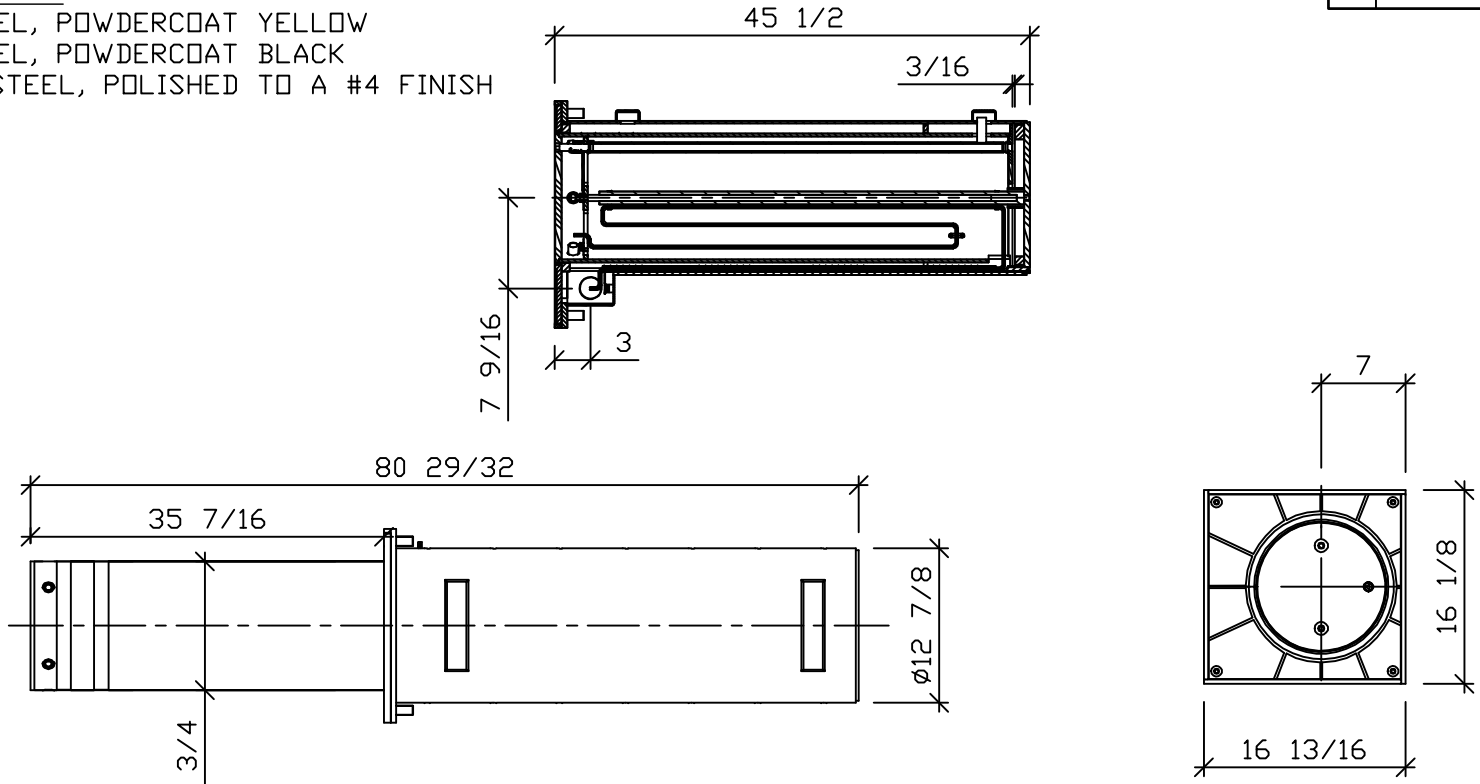

OPTIONS

BOLLARD MATERIAL

- CARBON STEEL, POWDERCOAT YELLOW
- CARBON STEEL, POWDERCOAT BLACK
- STAINLESS STEEL, POLISHED TO A #4 FINISH

REVISIONS			
LTR	DESCRIPTION	DATE	APPVD

SERIES NUMBER:		CAGE CODE	SIZE	DRAWING NUMBER:
PRODUCT FAMILY:	MANUAL RETRACTABLE	6NQJB		MASS1000
PRODUCT CLASS:	STANDARD OR CUSTOMER DEFINED	DRAWN BY:	MJW	DRAWING REV:
PRODUCT LINE:	BOLLARD	CHECKED BY:		SHEET 1 OF 1
PRODUCT SUB LINE:	FIXED	APPROVED BY:		RELEASE DATE:
APPLICATION		TITLE:		
NEXT ASSY	USED ON	MANUAL RETRACTABLE		
1-800-BOLLARDS, Inc. 24370 Northwestern Hwy, Suite 250 Southfield, MI 48075		PHONE: 1-800-BOLLARDS WEB: WWW.1800BOLLARDS.COM EMAIL: INFO@1800BOLLARDS.COM		